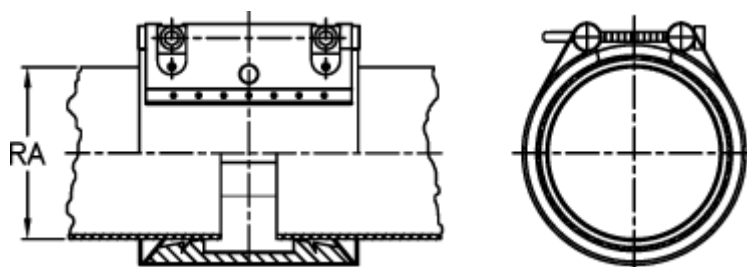

Data Sheet

Article number: 025748600180

Description: Norma Connect pipe coupling
GRIP E W5 Ø=180,0 NBR, 10 bar

Measures

Note = Kontakt os for yderligere informationer.

RA = 180